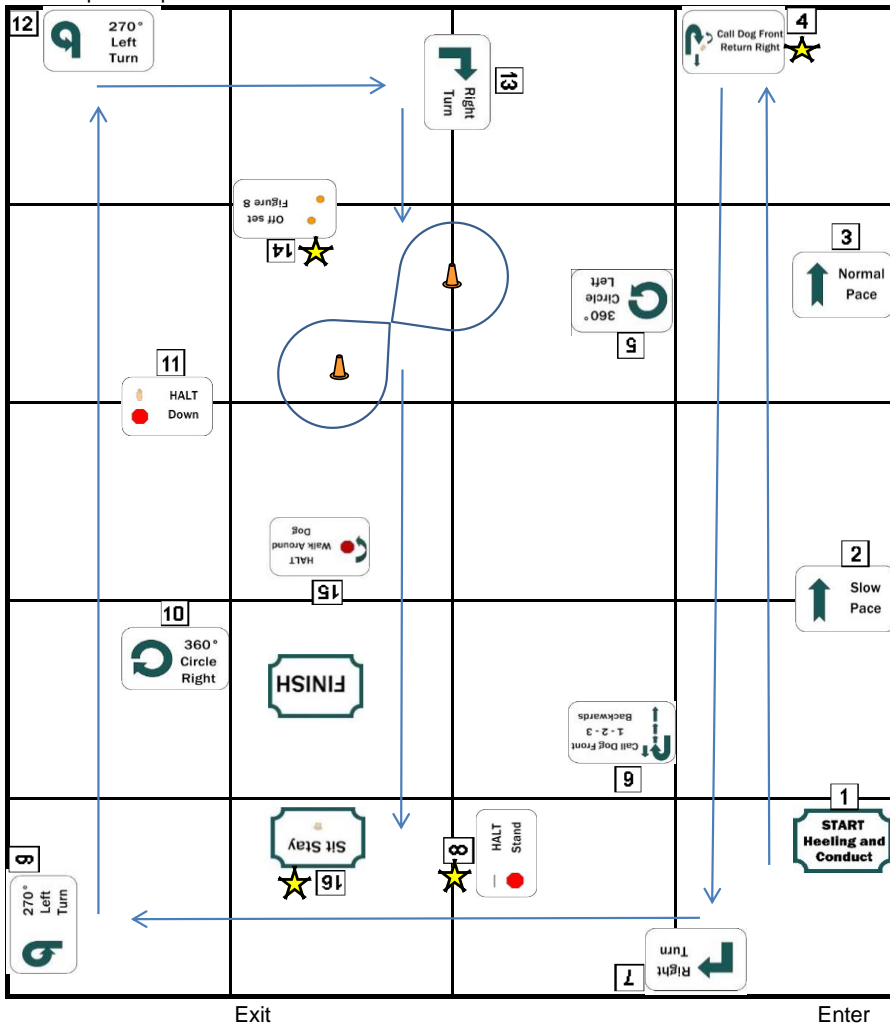

VIRTUAL RALLY NOVICE COURSE #5

40 x 50 ring
Each square represents a 10' x 10' area.

Approx. 

Station #	Star	Class	Stationary	Exercise	Sign #
1				Start/Heeling & Conduct	1
2				Slow	4
3				Normal	5
4	★	N	S	Call Dog Front Return Right	104
5				360 Left	9
6			S	Call Dog Front 1-2-3 Backwards	7
7				Right Turn	10
8	★	N	S	Halt Stand	101
9				270 Left	11
10				360 Right	8
11		N	S	Halt Down	100
12				270 Left	11
13				Right Turn	10
14	★			Off Set Figure 8	125
15		S		Halt Walk Around Dog	123
				FINISH	
16	★			Sit Stay	23