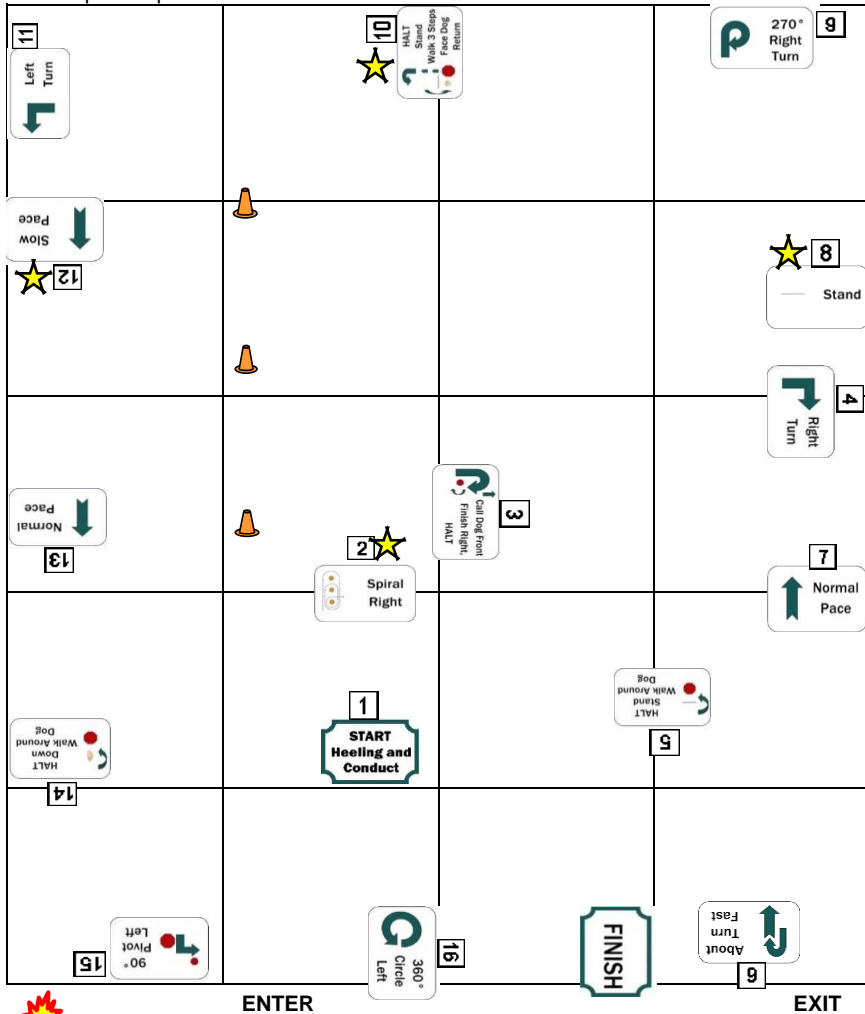

VIRTUAL RALLY ADVANCED COURSE #06

40 x 50 ring

Each square represents a 10' x 10' area.

Station #	Star	Class	Stationary	Exercise	Sign #
1				Start/Heeling & Conduct	1
2	★			Spiral Right	19
3		A	S	Call Dog Front Finish Right Halt	225
4				Right Turn	10
5		A	S	Halt Stand Walk Around Dog	201
6		A		About Turn Fast	228
7				Normal	5
8	★	A	S	Stand	203
9				270 Right	14
10	★	A	S	Halt Stand Walk 3 Steps Face Dog Return	200
11				Left Turn	13
12	★			Slow	4
13				Normal	5
14			S	Halt Down Walk Around Dog	124
15			S	90 Pivot Left	15
16				360 Left	9
				FINISH	