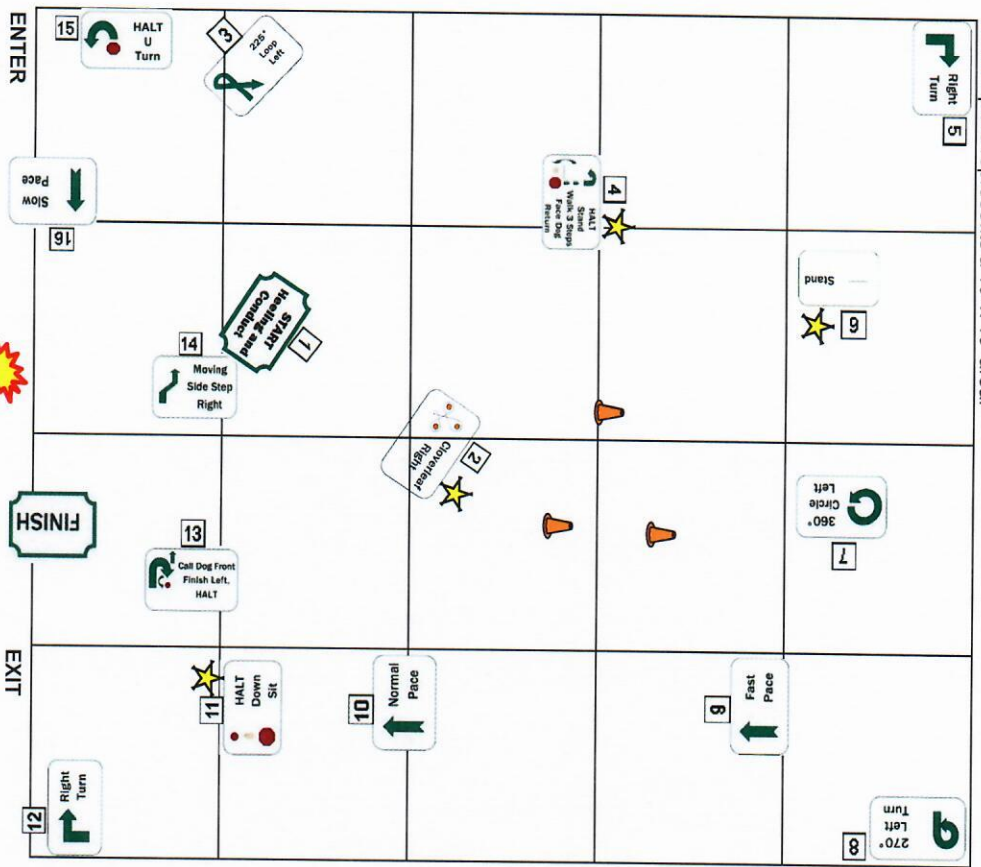

VIRTUAL RALLY ADVANCED COURSE #9

40 x 50 ring

Each square represents a 10' x 10' area.

Station #	Star	Class	Stationary	Exercise	Sign #
1				Start/Heeling & Conduct	1
2	★	A		Cloverleaf Right	230
3				225 Loop Left	30
4	★	A	S	Halt Stand Walk 3 Steps Face Dog Return	200
5				Right Turn	10
6	★	A	S	Stand	203
7				360 Left	9
8				270 Left	11
9				Fast	3
10				Normal	5
11	★	A	S	Halt Down Sit	220
12				Right Turn	10
13		A	S	Call Dog Front Finish Left Halt	226
14				Moving Side Step	122
15		A	S	Halt U Turn	222
16				Slow	4
				FINISH	

Approx. Camera Location

FINISH

ENTER

EXIT