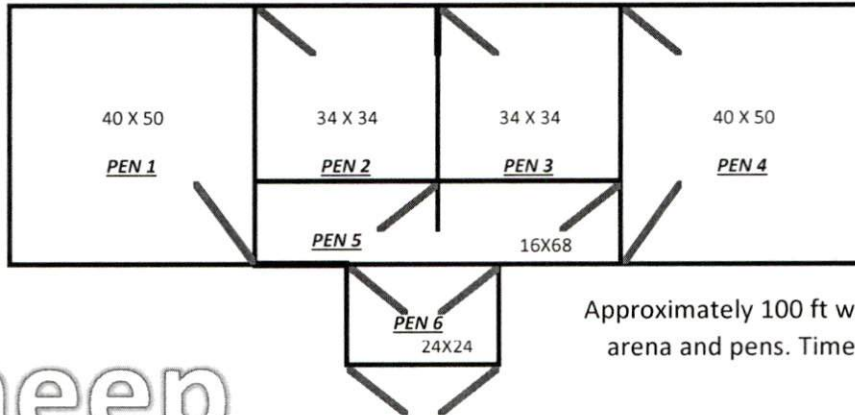

All done in Sheep Pens

Task #5 Pen Work 25 points each

- Take 5 head from Pen 6 and put into Pen 5
- Take 5 head from Pen 5 and put into Pen 3
- Take 5 head from Pen 3 and put into Pen 2
- Take 5 head from Pen 2 and put back into Pen 5

Task #5 Sort 25 points – Sort 3 head of identified sheep into either pen 3 or pen 2 (your choice), then combine all sheep and put into pen 1

Qualifying score 91

Farm Trial Mixed - Sheep and Ducks

Sheep

Approximately 100 ft walk between Duck arena and pens. Time will be stopped