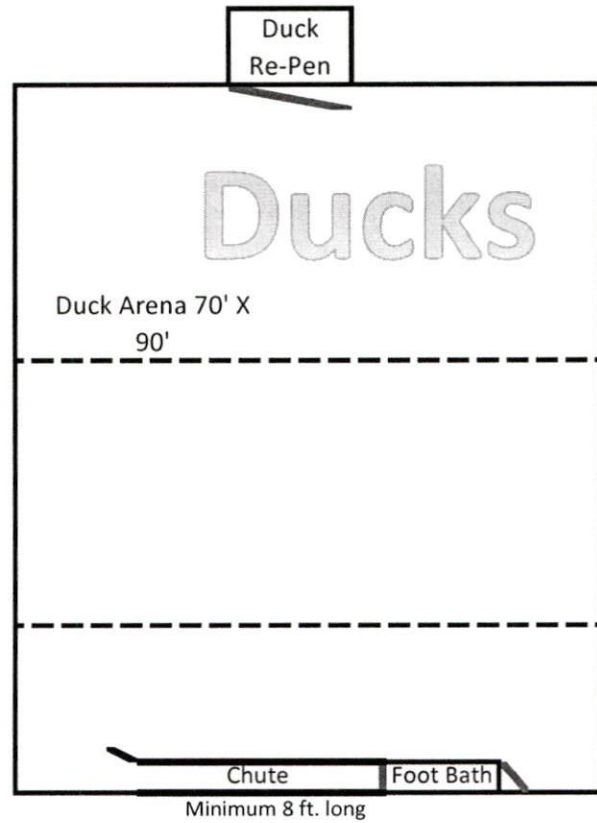

All done in Sheep Pens

Task #5 Pen Work 25 points each

- Take 5 head from Pen 6 and put into Pen 5
- Take 5 head from Pen 5 and put into Pen 3
- Take 5 head from Pen 3 and put into Pen 2
- Take 5 head from Pen 2 and put back into Pen 5

Task #5 Sort 25 points – Sort 3 head of identified sheep into either pen 3 or pen 2 (your choice), then combine all sheep and put into pen 1

Qualifying score 91

Farm Trial Mixed - Sheep and Ducks

Sheep

Approximately 100 ft walk between Duck arena and pens. Time will be stopped

Half way mark for Open handlers

75 foot mark for dogs and advanced handlers