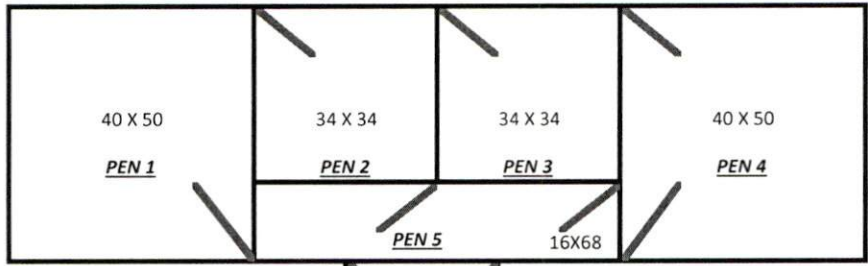

Arena 150 X 250

Cattle

Open Handlers Line Min. 75'

Advanced Handlers Line Min. 150'

Min. 16' Chute

Stock Trailer